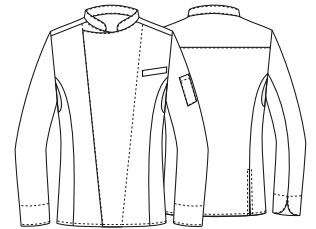

chef style
Giacche bottone a pressione
Press studs fastening jackets

SLIMFIT

■ **Art. 15P08G653**
GIACCA CUOCO GREG
Greg chef jacket

Colore / Color
Bianco / White

100% Cotone / Cotton
175 GR/MTQ

Taglie / Sizes
S ÷ 4XL

- Bottoni a pressione
Press studs
- Taschino sul petto
Breast pocket
- Taschino portapenna
sulla manica
Pen pocket on sleeve
- 2 spacchetti dietro
2 side vents
- Inserti in rete
Network fabric panels
- **Slim fit**